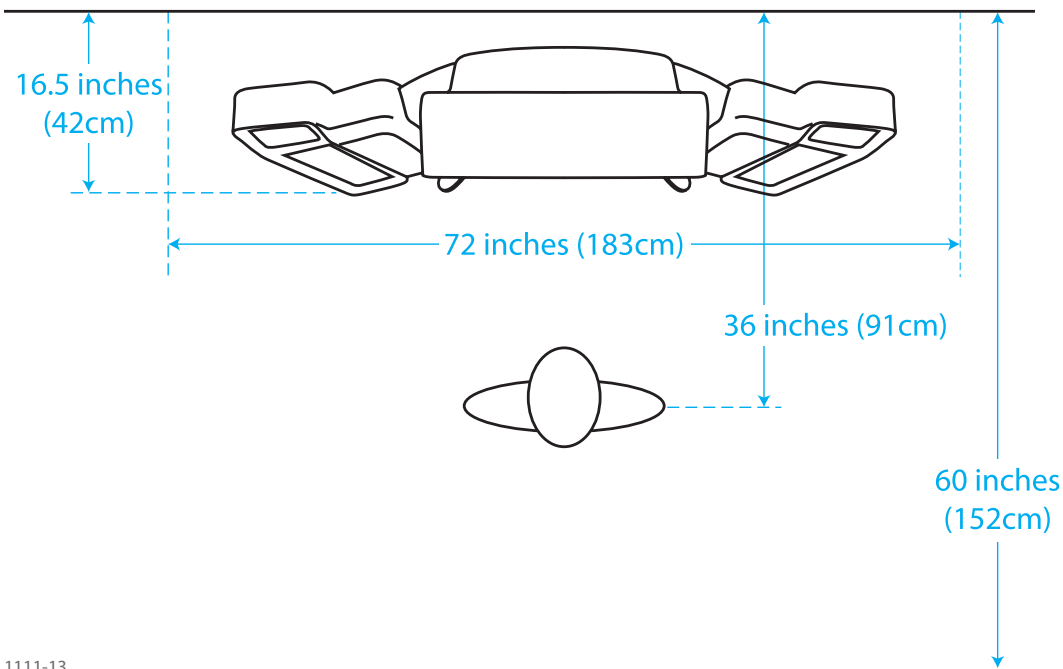

VECTRA XT dimensions

IMAGING EXCELLENCE FROM
CANFIELD

800.815.4330

fax 973.276.0339

info@canfieldsci.com

www.canfieldsci.com