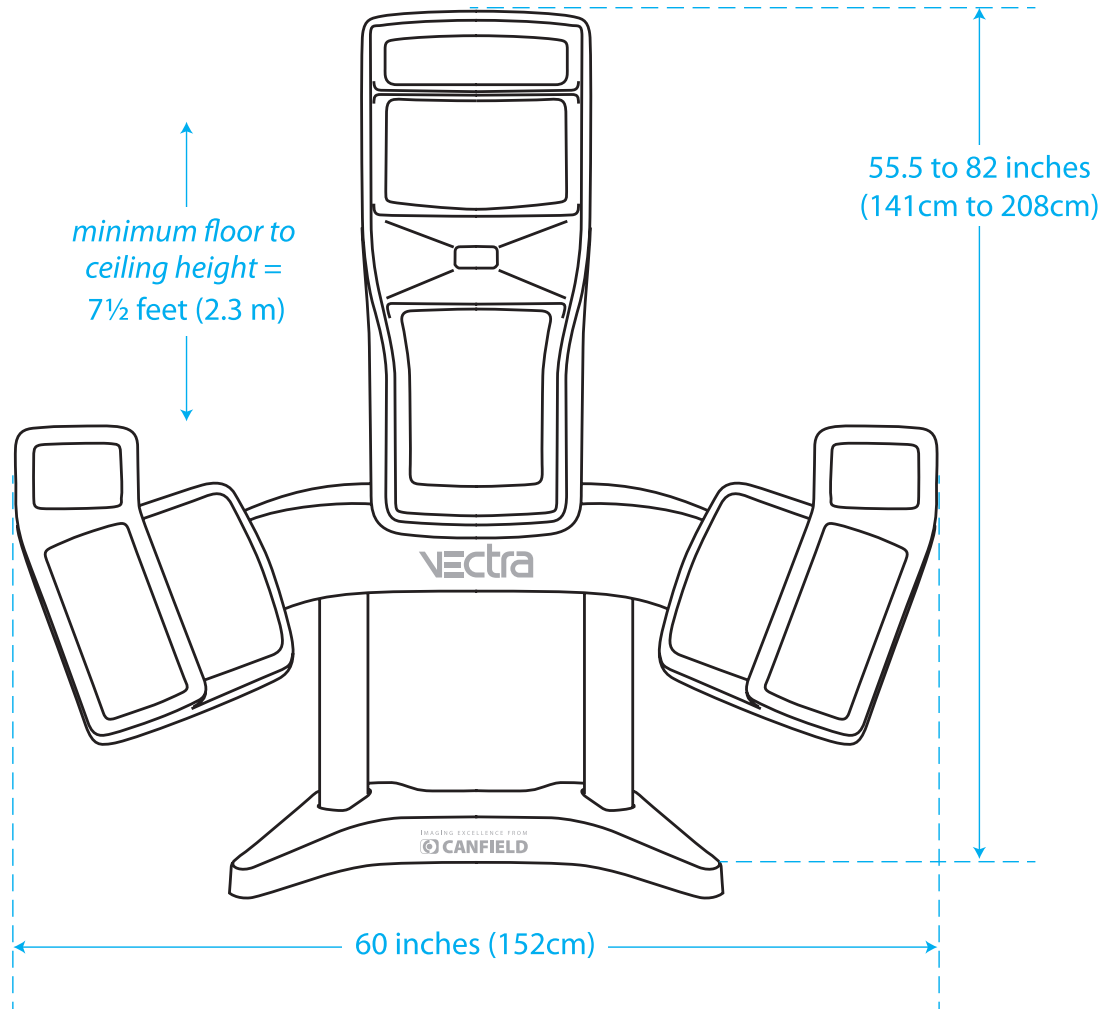

VECTRA XT dimensions

IMAGING EXCELLENCE FROM
CANFIELD

800.815.4330

fax 973.276.0339

info@canfieldsci.com

www.canfieldsci.com